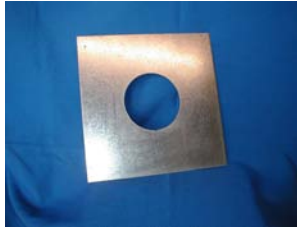

- **Long tail adaptor to flexible liner**
- **316 Stainless steel 1mm thick c/w stainless machine screws**
- **Product code 130?090T**

- **Register plate adaptor to flexible liner**
- **316 Stainless steel 1mm thick c/w stainless machine screws**
- **Product code 130?065**

- **Increasing adaptor to flexible liner**
- **316 Stainless steel 1mm thick c/w pre-drilled holes for self tapping screws**
- **Product code 130?097**

- **Top Insert protecting sleeve**
- **316 Stainless steel 1mm thick**
- **Product code 950?101**

- **Top plate**
- **Galvanised 2mm plate**
- **Product code 950?113**

- **Top clamp**
- **316 Stainless steel**
- **Product code 950?114**

- **Gather adaptor 180/200mm**
- **316 Stainless steel 1mm thick c/w mesh**
- **300mm square base**
- **Product code 950?089**