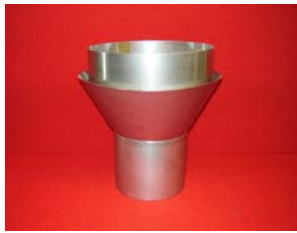

- **Top plate**
- **Galvanised 2mm plate**
- **Product code 950?113**

- **Top clamp**
- **316 Stainless steel**
- **Product code 950?114**

- **Gather adaptor 180/200mm**
- **316 Stainless steel 1mm thick c/w mesh**
- **300mm square base**
- **Product code 950?089**

- **Heavy duty nose cone**
- **Mild steel 1mm thick c/w eye bolt**
- **Product code 950?105**

- **Aluminium nose cone**
- **Spun aluminium c/w cord**
- **Product code 950?105F**

- **Sump adaptor to clay/concrete/pumice liner**
- **316 Stainless steel 1mm thick**
- **Product code 130?087**