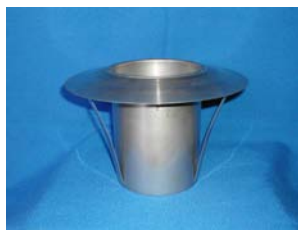

- **Long tail adaptor to flexible liner**
- **316 Stainless steel 1mm thick c/w stainless machine screws**
- **Product code 130?090T**

- **Register plate adaptor to flexible liner**
- **316 Stainless steel 1mm thick c/w stainless machine screws**
- **Product code 130?065**

- **Increasing adaptor to flexible liner**
- **316 Stainless steel 1mm thick c/w pre-drilled holes for self tapping screws**
- **Product code 130?097**

- **Top Insert protecting sleeve**
- **316 Stainless steel 1mm thick**
- **Product code 950?101**

- **Pot hanger**
- **316 Stainless steel 1mm thick c/w straps for pot fixing**
- **Product code 950?041**

- **Rain cap for flex**
- **316 Stainless steel 1mm thick**
- **Fits into top insert/pot hanger 0T**
- **Product code 950?074**

- **Top plate**
- **Galvanised 2mm plate**
- **Product code 950?113**

- **Top clamp**
- **316 Stainless steel**
- **Product code 950?114**

- **Gather adaptor 180/200mm**
- **316 Stainless steel 1mm thick c/w mesh**
- **300mm square base**
- **Product code 950?089**