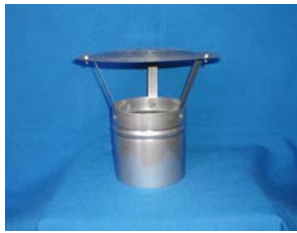

- **Rain cap for flex**
- **316 Stainless steel 1mm thick**
- **Fits into top insert/pot hanger 0T**
- **Product code 950?074**