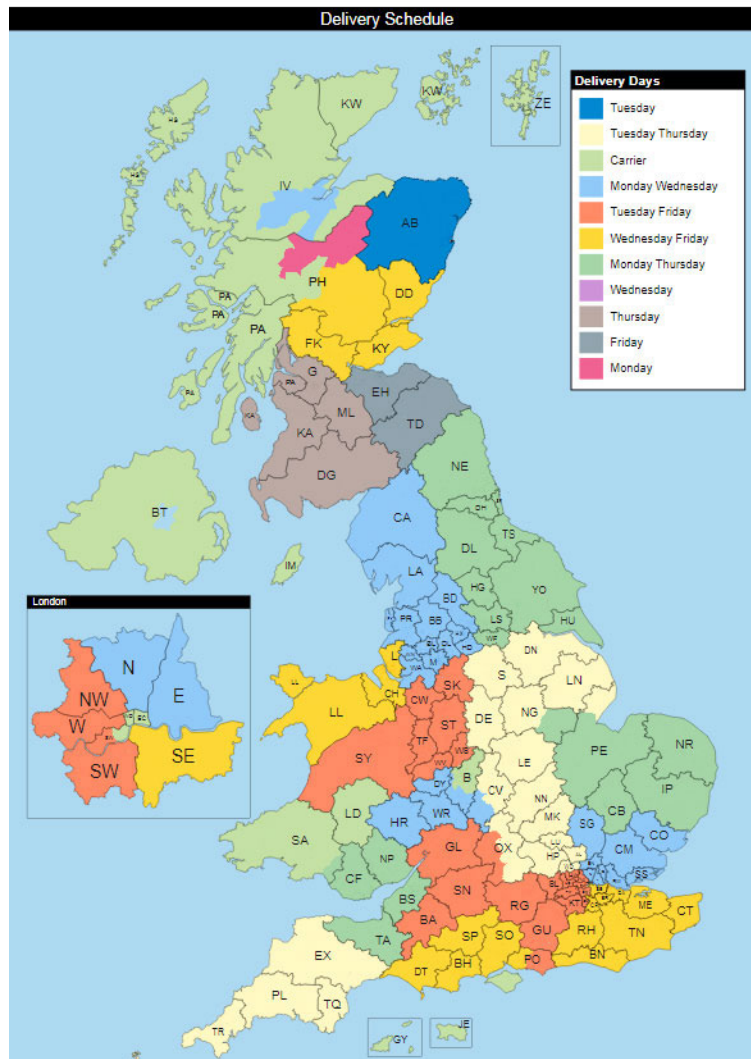

SPECFLUE

...designed to be better

Delivery Schedule May 2020

COVID-19 Delivery Restrictions

Safety of our drivers and customers is paramount so our drivers will be wearing appropriate PPE such as masks, perspex visors and gloves during the delivery.

We regret that we will no longer be able to open padlocks to gates or storage areas or enter customer premises which means all deliveries will be kerbside drops with non-contact POD's.

We would ask that during a delivery, you allow the driver to fully unload your items before you start to handle them in order to ensure the 2 meter social distancing is maintained.

0333 999 7974 // sales@specflue.com